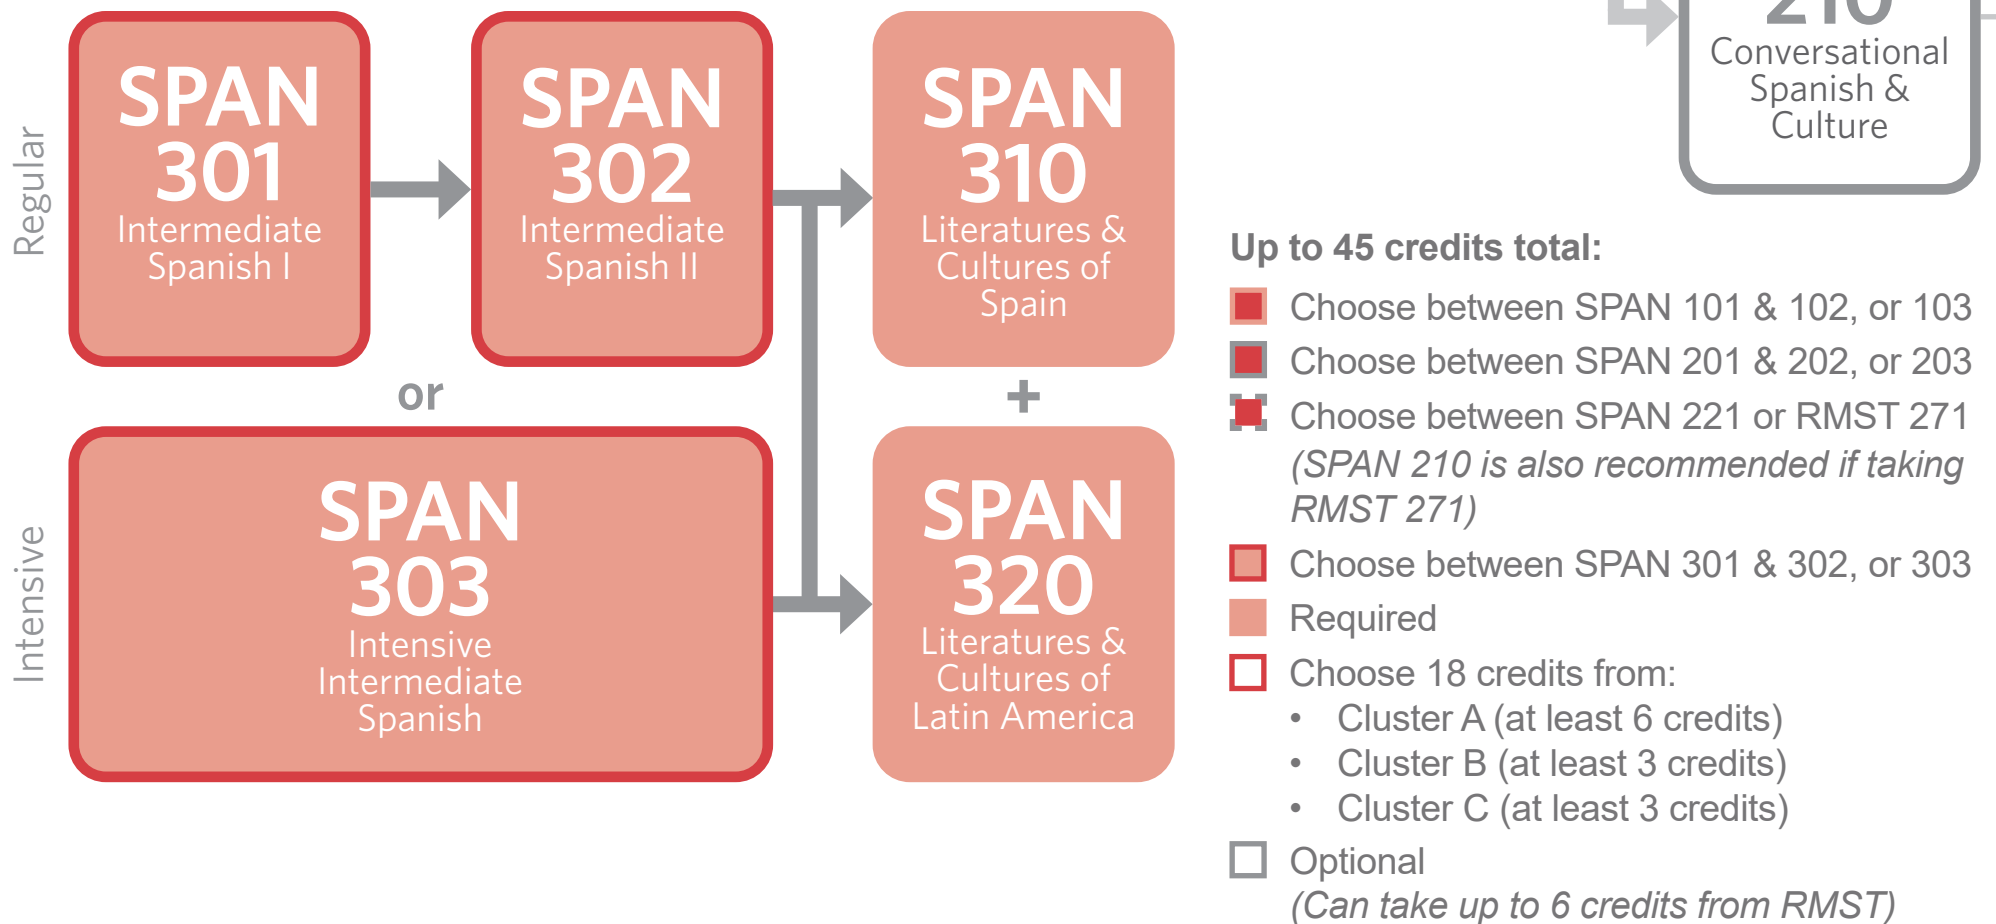

## LOWER-LEVEL (up to 15 credits)

## UPPER-LEVEL CORE (up to 12 credits)

## UPPER-LEVEL CLUSTER (18 credits)

Cluster A Literature & Culture		Cluster B Language & Linguistics	Cluster C Experiential Learning & Research
SPAN 321	SPAN 405	SPAN 308	SPAN 395
SPAN 322	SPAN 415	SPAN 401	RMST 395
SPAN 340	SPAN 425	SPAN 403	SPAN 402
SPAN 360	SPAN 435	SPAN 411	SPAN 495
SPAN 390		SPAN 450	SPAN 498