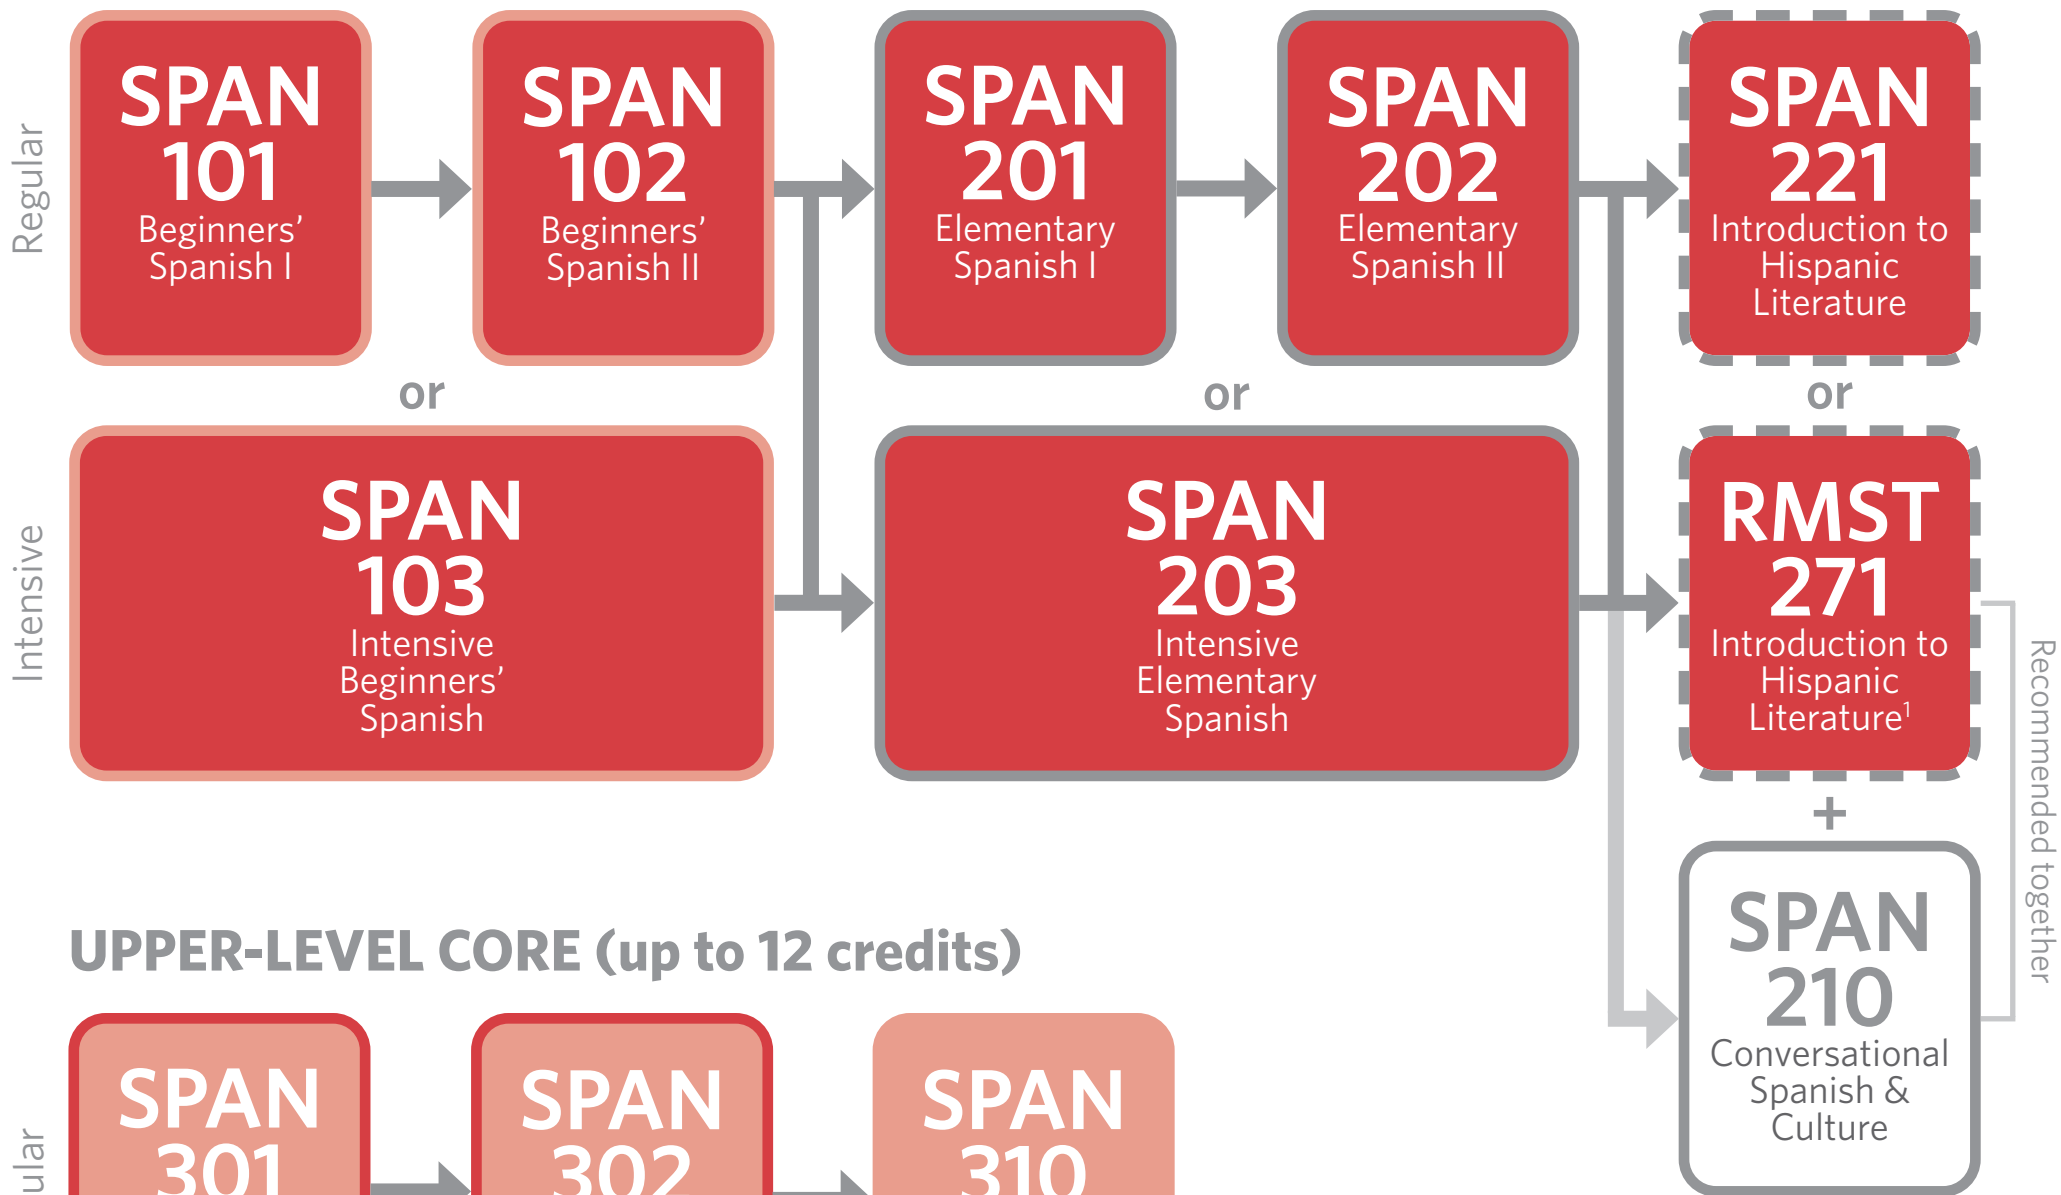

## LOWER-LEVEL (up to 15 credits)

## UPPER-LEVEL CORE (up to 12 credits)

## UPPER-LEVEL CLUSTER (18 credits)

Cluster A Literature & Culture		Cluster B Language & Linguistics	Cluster C Experiential Learning & Research
SPAN 321	SPAN 405	SPAN 308	SPAN 395
SPAN 322	SPAN 415	SPAN 401	RMST 395
SPAN 340	SPAN 425	SPAN 403	SPAN 402
SPAN 360	SPAN 435	SPAN 411	SPAN 495
SPAN 390		SPAN 450	SPAN 498

RMST Courses <sup>1</sup> Romance Studies	
RMST 371	RMST 375
RMST 372	RMST 376
RMST 373	RMST 470
RMST 374	

<sup>1</sup>Taught in English. No prerequisites.