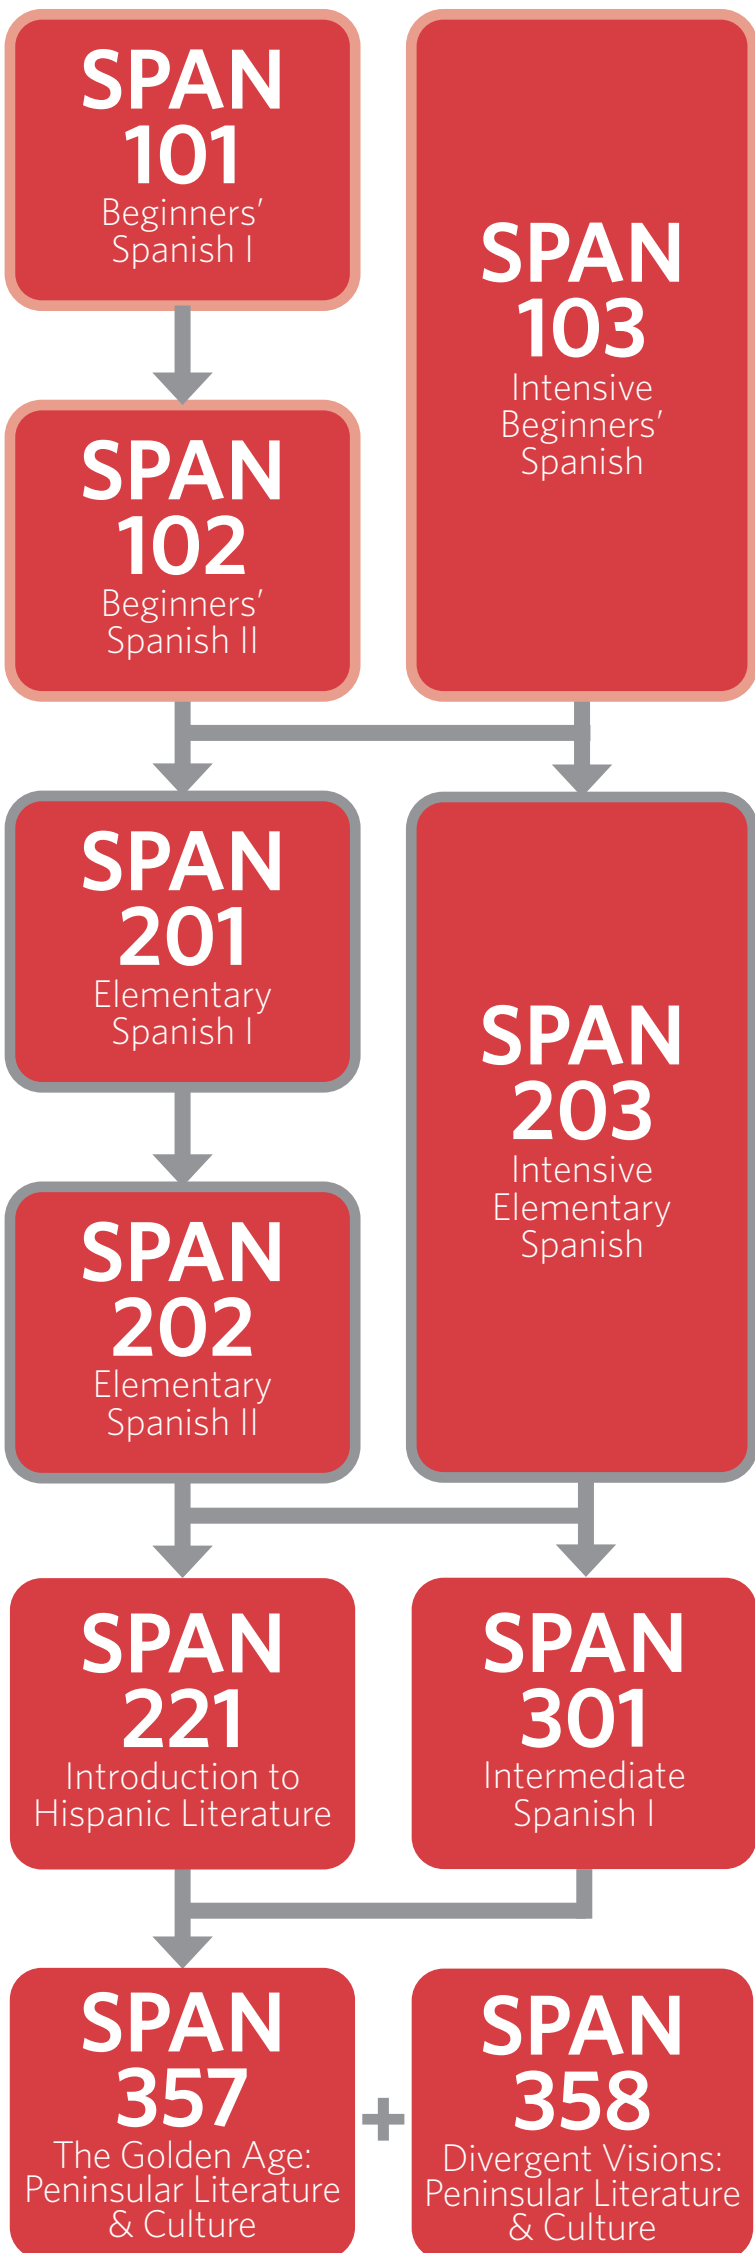

SPANISH MAJOR

A total of 42 credits from SPAN courses is required for a BA (30 of those credits being upper-level).

- Required
- Required (choose between SPAN 321-322, 401-495)
- Choose between SPAN 101 & 102, or SPAN 103
- Choose between SPAN 201 & 202, or SPAN 203
- Optional

27-33 CREDITS:

12-15 CREDITS:

OPTIONAL:

- PREREQUISITES:**
- ¹ SPAN 202 or 203
 - ² SPAN 302
 - ³ SPAN 221 and 301
 - ⁴ SPAN 206
 - ⁵ SPAN 207 or 302