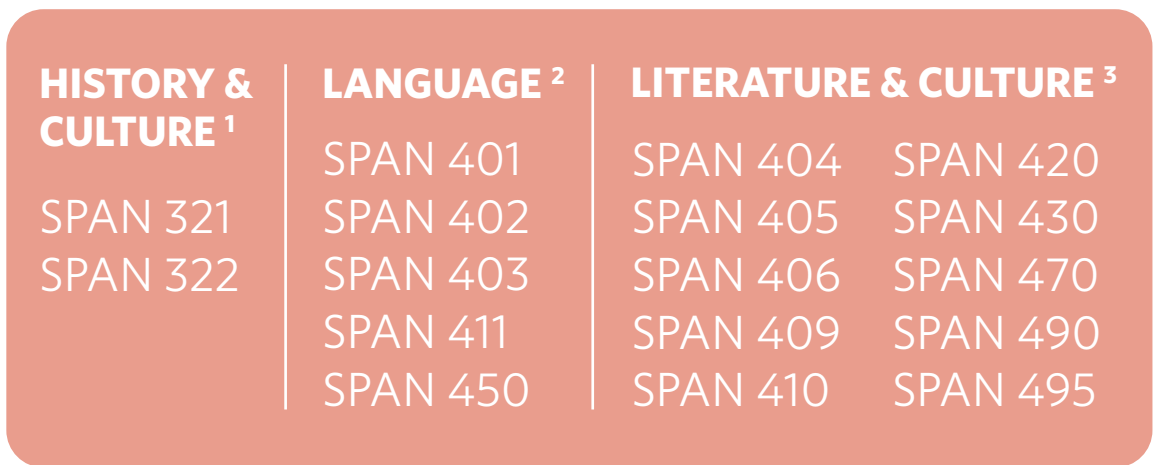

SPANISH MAJOR

A total of 42 credits from SPAN courses is required for a BA (30 of those credits being upper-level).

- Required
- Required (choose between SPAN 321-322, 401-495)
- Choose between SPAN 101 & 102, or SPAN 103
- Choose between SPAN 201 & 202, or SPAN 203
- Optional

27-33 CREDITS:

12-15 CREDITS:

OPTIONAL:

- PREREQUISITES:**
- ¹ SPAN 202 or 203
 - ² SPAN 302
 - ³ SPAN 221 and 301
 - ⁴ SPAN 206
 - ⁵ SPAN 207 or 302