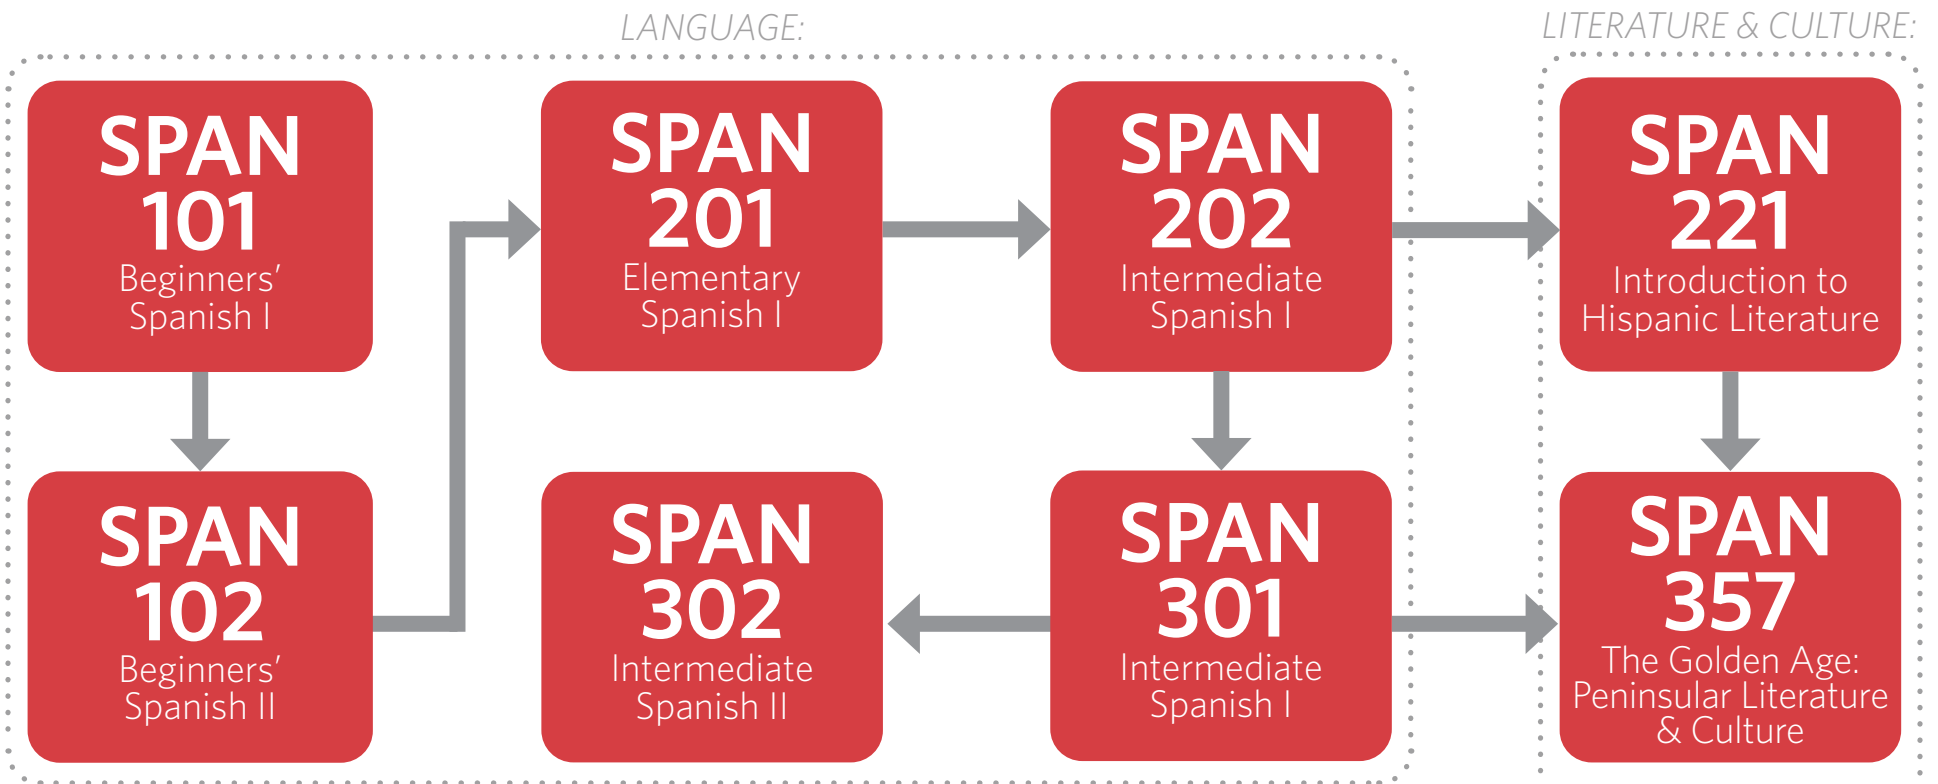

# SPANISH MAJOR

Required (33 credits)
  Required (12 credits of your choice)
  Optional

## 33 CREDITS:

## 12 CREDITS:

Your choice of 12 credits from SPAN 321, 322, 401-495.

History & Culture <sup>1</sup>	Language <sup>2</sup>	Literature & Culture <sup>3</sup>
SPAN 321	SPAN 401	SPAN 404
SPAN 322	SPAN 402	SPAN 405
	SPAN 403	SPAN 406
	SPAN 411	SPAN 409
	SPAN 450	SPAN 410
		SPAN 420
		SPAN 430
		SPAN 470
		SPAN 490
		SPAN 495